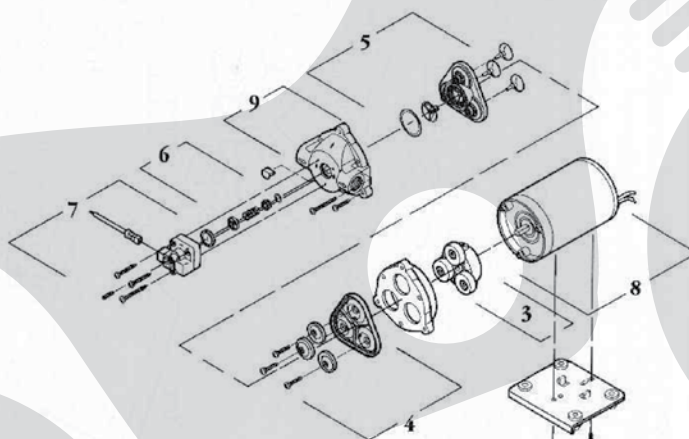

SPRAYER PARTS & ACCESSORIES

PUMPS

Shurflo Pumps

ATV City Part No.	Description
52510	Pump 8002 4.6 L/min open flow 40-60 PSI Shurflo P/N 8000-542-136
52515	Pump 8003 6.8 L/min open flow 80-100 PSI Shurflo P/N 8000-543-138
81148	Pump 2038 11.2 L/min open flow 30-45 PSI Shurflo P/N 2088-343-135

C-DAX Part No	Used On	Model	Pressure Switch Kit (7)	Check Valve Kit (6)	Upper Housing (9)	Valve Kit (5)	Diaphragm Kit (4)	Drive Kit (3)	Motor (8)	Motor Brush kit
52510	SR50/80	8002 B	94-375-06	94-374-05	94-378-00	94-390-05	94-385-31		11-111-00	94-004-01
52515	SR53/83	8003 B	94-375-18	94-374-05	94-378-00	94-390-05	94-385-32		11-111-00	94-004-01
81148	SR58/88	2038B	94-230-36	94-237-05	94-231-30	94-232-05	94-238-03		11-111-00	94-004-01

Flojet Pumps

Item	ATV City Part No.	Description
	950.6800-4000	Complete Motor 3.8L/min open flow pump
1	950.6800-4040	Pressure Switch Kit
2	950.6800-4030	Pumphead Kit (includes pressure switch)