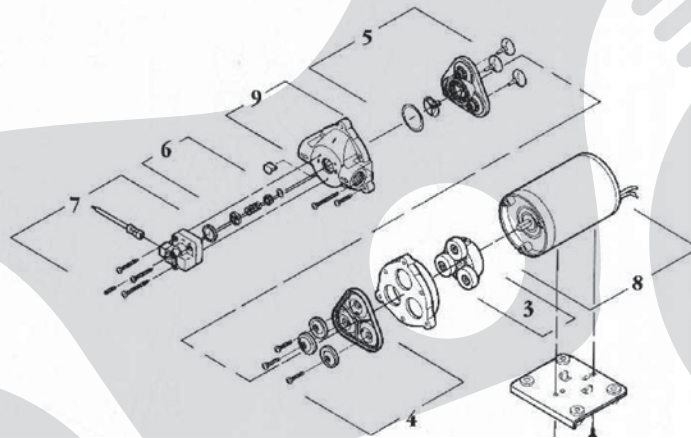

SPRAYER PARTS & ACCESSORIES

PUMPS

Shurflo Pumps

ATV City Part No.	Description
52510	Pump 8002 4.6 L/min open flow 40-60 PSI Shurflo P/N 8000-542-136
52515	Pump 8003 6.8 L/min open flow 80-100 PSI Shurflo P/N 8000-543-138
81148	Pump 2038 11.2 L/min open flow 30-45 PSI Shurflo P/N 2088-343-135

C-DAX Part No	Used On	Model	Pressure Switch Kit (7)	Check Valve Kit (6)	Upper Housing (9)	Valve Kit (5)	Diaphragm Kit (4)	Drive Kit (3)	Motor (8)	Motor Brush kit
52510	SR50/80	8002 B	94-375-06	94-374-05	94-378-00	94-390-05	94-385-31		11-111-00	94-004-01
52515	SR53/83	8003 B	94-375-18	94-374-05	94-378-00	94-390-05	94-385-32		11-111-00	94-004-01
81148	SR58/88	2038B	94-230-36	94-237-05	94-231-30	94-232-05	94-238-03		11-111-00	94-004-01

Flojet Pumps

Item	ATV City Part No.	Description
	950.6800-4000	Complete Motor 3.8L/min open flow pump
1	950.6800-4040	Pressure Switch Kit
2	950.6800-4030	Pumphead Kit (includes pressure switch)