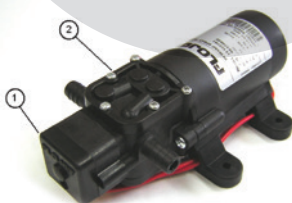

SPRAYER PARTS & ACCESSORIES

PUMPS

Shurflo Pumps

ATV City Part No.	Description
52510	Pump 8002 4.6 L/min open flow 40-60 PSI Shurflo P/N 8000-542-136
52515	Pump 8003 6.8 L/min open flow 80-100 PSI Shurflo P/N 8000-543-138
81148	Pump 2038 11.2 L/min open flow 30-45 PSI Shurflo P/N 2088-343-135

C-DAX Part No	Used On	Model	Pressure Switch Kit (7)	Check Valve Kit (6)	Upper Housing (9)	Valve Kit (5)	Diaphragm Kit (4)	Drive Kit (3)	Motor (8)	Motor Brush kit
52510	SR50/80	8002 B	94-375-06	94-374-05	94-378-00	94-390-05	94-385-31		11-111-00	94-004-01
52515	SR53/83	8003 B	94-375-18	94-374-05	94-378-00	94-390-05	94-385-32		11-111-00	94-004-01
81148	SR58/88	2038B	94-230-36	94-237-05	94-231-30	94-232-05	94-238-03		11-111-00	94-004-01

Flojet Pumps

Item	ATV City Part No.	Description
	950.6800-4000	Complete Motor 3.8L/min open flow pump
1	950.6800-4040	Pressure Switch Kit
2	950.6800-4030	Pumphead Kit (includes pressure switch)