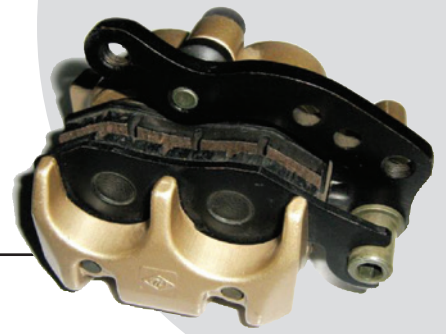

BRAKE CALIPERS

Brake Calipers and Pins

ATV City Part No.	Model
255.0005	Yamaha YFM 400/450 00-09 Suzuki Eiger LTF/LTA 400 02-08 LH
255.0010	Yamaha YFM 400/450 00-09 Suzuki Eiger LTF/LTA 400 02-08 RH

These Aftermarket Front brake calipers meet or exceed OEM specifications. All callipers come loaded with semi-metallic brake pads.

Brackets may need to be changed to fit your application.

SOLD EACH.

LEFT FRONT CALIPER...255.0005

RIGHT FRONT CALIPER...255.0010

Arctic Cat

04-08 DVX400

Honda

All TRX250X

ATV City Part No.	Model
255.0015	Kawasaki KLF 300/400 LH (Sorry - no right hand available currently)
255.0200	Brake pad locating pins to suit 255.0015
255.0205	Brake pad locating pins to suit 255.0005/0010