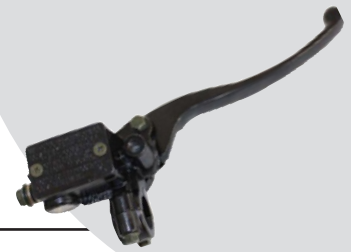

MASTER CYLINDER REBUILD KITS

HONDA – FRONT

Part No.	Application	
255.06001	ATC200X	(86-87)
	TRX200	(84)
	TRX200/D	(90-97)
	TRX200SX	(86-88)
	ATC250R	(85-86)
	TRX250	(85-86)
	TRX250	(97-08)
	TRX250EX	(01-08)
	TRX300	(88-99)
	TRX300EX	(05-08)
	ATC250X	(85-86)
	TRX350/D	(86-87)
	TRX350/4X4	(00-03)
255.06003	TRX400EX	(99-08)
	TRX300	(00)
	TRX300FW	(88-00)
	TRX400FW	(95-03)
	TRX450	(98-04)
255.06005	TRX500	(01-03)
	TRX500FA/FGA	(04)
	TRX350	(04-06)
	TRX400	(04-07)
	TRX420	(07-08)
	TRX500	(05-08)
	TRX500FA/FGA	(05-08)
	TRX650	(03-05)
TRX680	(06-07)	

HONDA – REAR

Part No.	Application	
255.06053	TRX650	(03-05)
	TRX680	(06-08)

KAWASAKI – FRONT

Part No.	Application	
255.06101	KSF250	(88-04)
	KEF300	(95-03)
	KLF300 / 4X4	(86-04)
	KVF300 / 4X4	(99-02)
	KVF360	(03-09)
	KLF400	(93-99)
	KVF400/4X4	(97-02)

KAWASAKI – FRONT CONT.

Part No.	Application	
255.06101	KVF650	(02-03)
	KVF650D/E	(05-09)
	KSV700	(04-09)
	KVF700	(04-06)
255.06102	KVF650F/H	(07-09)
	KVF750	(05-09)
	TRX400EX	(99-08)

SUZUKI – FRONT

Part No.	Application		
255.06201	LT230E/GE	(85-93)	
	LT230S	(85-88)	
	LTF230	(86-87)	
	LT250R	(85-92)	
	LTF250S	(89-90)	
	LTZ250	(04-08)	
	LT4WD	(87)	
	LT300E	(87-89)	
	LTZ400/Z	(03-08)	
	LTR450/Z	(06-08)	
	LT500R	(87-90)	
	255.06202	LT250EF	(85-86)
		LTF250/F	(88-08)
		LT4WD	(88-96)
LTF4WD		(97-98)	
LTF4WDX		(91-98)	
LTF300F		(99-02)	
LTA400/F		(02-08)	
LTF400/F		(02-08)	
LTA450X		(07-08)	
LTA500F		(00-07)	
LTF500F	(98-07)		
LTA700X	(05-07)		
LTA750X	(08)		