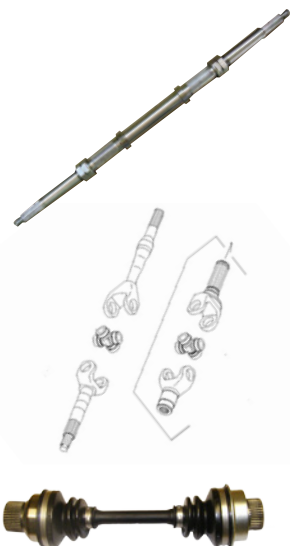

AXLES

Axles

ATV City Part No.	Model
125.0001	Honda TRX250 97-13 OEM 42311-HM8-000
125.0005	Honda TRX300 88-00
125.0007	Honda TRX350 00-06 OEM 42311-HN5-672
125.0010	Honda TRX420 - Long Outer Spline OEM 42310-HP5-600
125.0015	Honda TRX400FW/450 S/ES 98-04 OEM 42300-HM7-A02
125.0075	Honda TRX500 01-09 OEM 42311-HN2-020
125.0210	Suzuki LTF250 Ozark OEM 64711-05G10
610.KW1119	Kawasaki Mule 3010/4010 Rear Inner Drive Shaft OEM REF 39158-1119
610.KW1120	Kawasaki Mule 3010/4010 Rear Outer Drive Shaft 39158-1120
610.YA9300	Yamaha YFM660 Grizzly Front Drive Shaft 03-08 OEM REF# 5KM-46173-10-00

AXLE HUBS

Axle Hubs

ATV City Part No.	Model
125.0110	Honda TRX350/400/450/500 Rear Left Hand Hub OEM 42620-HM7/HNO
125.0115	Honda TRX350/400/450/500 Rear Right Hand Hub OEM 42610-HM7/HNO
125.0120	Honda TRX300 / 420 Long Spline Rear Hub
125.0150	Yamaha YFM350/450 OEM 5ND-F5383-11-00

AXLE NUTS

Axle Nuts

ATV City Part No.	Model
100.0100	Outer axle nut Honda OEM 90307-HM5
100.0105	Inner axle nut Honda OEM 90308-HM5
100.0110	Outer axle / hub nut TRX300/350/400/450/500 M20 x 1.0