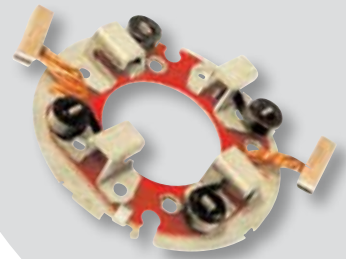

STARTER BRUSH KITS

Brush kits

ATV City Part No.	Make	Model
295.0075	POLARIS	ATP330/500 04-05 / ATV Pro 500 02 / BigBoss 98-02 / Magnum 325/330/500/6x6 95-03 Ranger 98-05 / Scrambler 500 97-06 / Sportsman
295.0080	KAWASAKI	KLF220 88-95
295.0085	KAWASAKI	KLF220/250 96-06

295.0050		2-WIRE STARTER BRUSH
295.0055		SINGLE STARTER BRUSH
295.0060		SINGLE POLE STARTER BRUSH

INSULATION TAPE

Insulation Tape

ATV City Part No.	Description
120.0400	Insulation Tape (10 per pack)

CIGARETTE PLUG

Cigarette Plug

ATV City Part No.	Description
120.0370	Male Acc Cigarette plug 12v 15amp
120.0375	12V/10A Socket for Power Supply - Cig type - Carrier Mounted or will fit straight into as TRX replacement