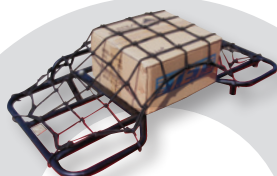

ACCESSORIES

Tool Boxes

ATV City Part No.	Description
110.0020	Tool Box Agri -Red/Black (Front Mountable) Comes complete with mounting kit and 2 pull out trays Dimensions 750mm x 310mm x 210mm
110.0025	Tool Box Agri -Grey/Black (Front Mountable) Comes complete with mounting kit and 2 pull out trays Dimensions 750mm x 310mm x 210mm
110.0030	Agri Box Bungee Mounting Kit - So that the Agri Box can be taken on and off the ATV quickly using Bungee Cords

Cargo Net

ATV City Part No.	Description
120.0150	Cargo net 15" x 30" with hooks

Reflectors

ATV City Part No.	Description
120.0245	Reflector Round 6mm bolt on - Red
120.0248	Reflector Round 6mm bolt on - Amber