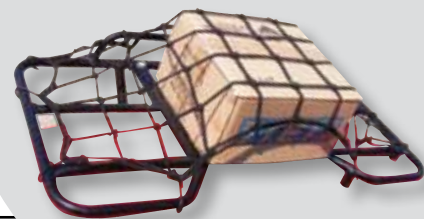

ACCESSORIES

Tow balls / Tow hitch

ATV City Part No.	Description
120.0050	Tough and durable, universal tow balls for use on any ATV model - 50mm
120.0035	YFM550/700 Heavy duty tow hitch kit

Tie-downs

ATV City Part No.	Description
120.0010	MC2 Motorcycle tie-downs (1 pack contains 2 tie downs)

Shock absorbers

ATV City Part No.	Description
235.0005	TRX400 FW 95-03 Front
235.0010	TRX400 FW 95-03 Rear
235.0015	TRX450 S / FM 98-04 Front
235.0020	TRX450 S / FM 98-04 Rear
235.0025	TRX500FM5 Front
235.0030	TRX500FM5 Rear

Gun rack kit

ATV City Part No.	Description
120.0300	Sure Grip Basic Gun Rack Kit Fits any type of ATV, Sports Vehicle and carries Guns, Bows & fishing rods securely on handle bars or frt and rear racks