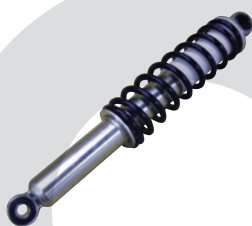

## Tow balls / Tow hitch

ATV City Part No.	Description
120.0050	Tow Ball 50mm x 3/4" shaft Chrome ( For ATV's )
120.0047	Tow Ball 50mm x 1" shaft Chrome ( For UTV's )
120.0035	YFM550/700 Heavy Duty Tow Hitch Assembly
120.0040	YFM450 2012 Heavy Duty Tow Hitch Assembly
120.0045	Trailer Bar Hitch Assembly to suit 1 1/4" Receiver
120.0052	Trailer Bar Hitch Assembly to suit 2" Receiver

## Tie-downs

ATV City Part No.	Description
120.0015	Tie Down Mini Ratchet Type 800kg x 3m ( With S-Hooks On )
120.0020	Tie Down Ratchet Type 1500kg x 6m
120.0025	Tie Down Ratchet Type 3000kg x 6m
120.0030	Tie Down Ratchet Type 5000kg x 10m
120.0033	Tie Down Ratchet Type 5000kg x 18m

## Shock absorbers

ATV City Part No.	Description
235.0005	TRX400 FW 95-03 Front
235.0010	TRX400 FW 95-03 Rear
235.0015	TRX450 S / FM 98-04 Front
235.0020	TRX450 S / FM 98-04 Rear
235.0025	TRX500FM5 Front
235.0030	TRX500FM5 Rear