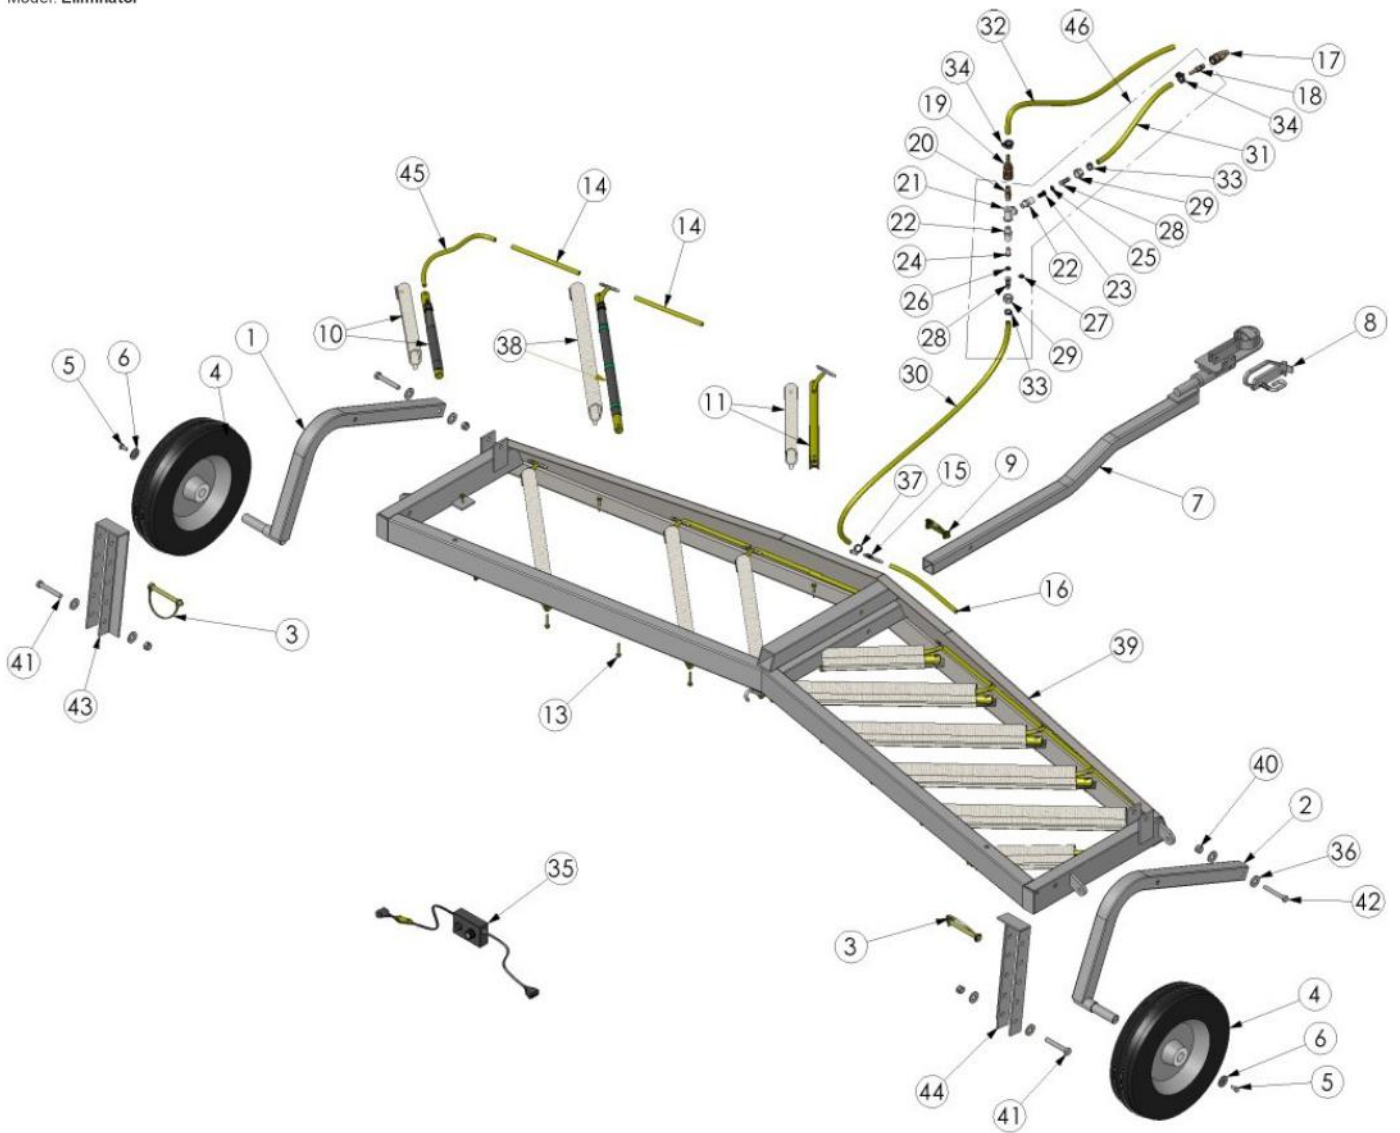

Parts Diagram

Eliminator
Model: Eliminator

Parts List

Item No.	Description	Part No.	QTY	Unit
1	Axle-Eliminator G2-LH-ZP	1082-2400	1	EA
2	Axle-Eliminator G2-RH-ZP	1082-2401	1	EA
3	Pin-Locking-11x100mm-ZP	6100-4800	2	EA
4	Wheel-Ribbed-350x8-4 Ply-3 Ribs-BW Series	9200-7500	2	EA
5	Fastener-Bolt-Hex-8.8 Grade-M8x16-ZP	2840-0816	2	EA
6	Fastener-Washer-Flat-Fender-M8x32x1.5-ZP	3310-3008	2	EA
7	Drawbar-Eliminator-ZP	2550-2300	1	EA
8	Tow-Coupling-Handle-Double Ended-1 7/8" x 50mm-ZP	8800-3800	1	EA
9	Pin-Locking-10x57mm-ZP	6100-4780	1	EA
10	Carpet-Wiper Assy-Eliminator-Outer-300mm	1700-2300	2	EA
11	Carpet-Wiper Assy-Eliminator-Inner-300mm	1700-1300	2	EA
12	Carpet-Wiper Assy-Eliminator-530mm	1700-1530	8	EA
13	Fastener-Tek Screw-Hex-12Gx45-Hitek-Fully Threaded-ZP	3300-6100	32	EA
14	Hose-Spray-Delivery-7 Bar-6mm ID-PVC	4100-1006	8	M
15	Pipe-Fitting-Tee-6 Shankx6 Shankx6 Shank-Plastic	6200-9130	1	EA
16	Hose-Spray-Delivery-7 Bar-6mm ID-PVC	4100-1006	1	M
17	Pipe-Fitting-Quick Release-Valve-1/4BSPM-Brass	6200-7240	1	EA
18	Pipe-Fitting-Quick Release-Male Connectorx8.5 Shank-Brass	6200-7210	1	EA
19	Pipe-Fitting-Quick Release-Valve-Stopx8.5 Shank-Brass	6200-7250	1	EA
20	Pipe-Fitting-Quick Release-Male Connectorx1/4BSPM-Brass	6200-7200	1	EA
21	Pipe-Fitting-Tee-1/4BSPFx1/4BSPFx1/4BSPF-Plastic	6200-9100	1	EA
22	Pipe-Fitting-Reducer-11/16UNCMx1/4UNFM-Straight-Plastic	6200-7380	2	EA
23	Filter-Nozzle Tip-50 Mesh-Plastic	3400-5400	1	EA