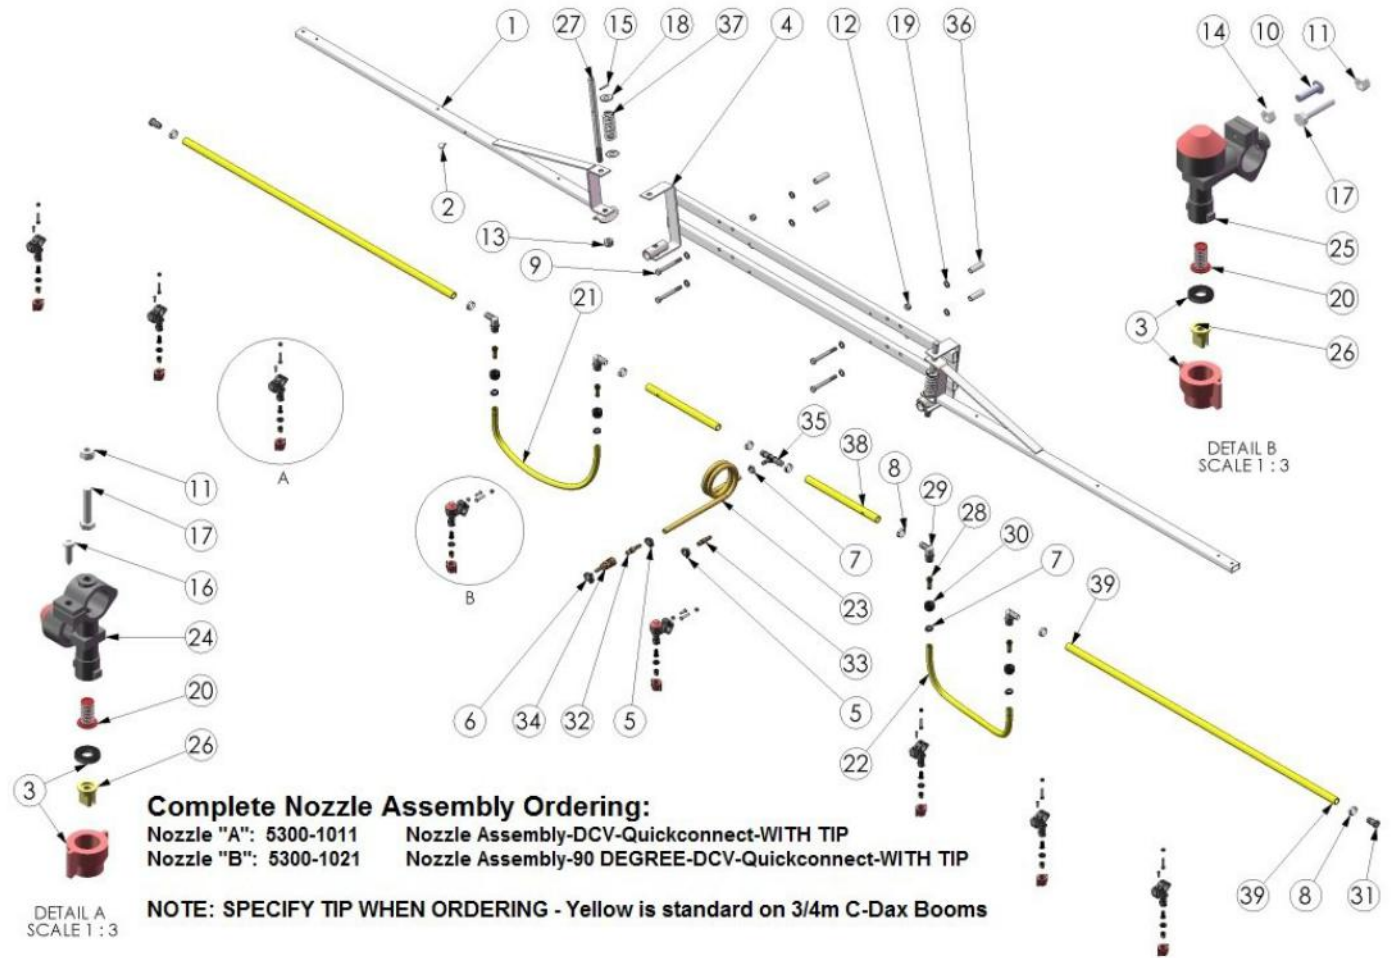

# Parts Diagram

Boom 4M  
Model: ATV4

## Parts List

Item No.	Description	Part No.	QTY	Unit
1	Arm-Boom-ATV4-ZP	1072-1700	2	EA
2	Buffer-Rubber-SL Boom	1400-1600	1	EA
3	Cap-Nozzle-Fan-QC-Red-Incl Gasket	1600-6000	8	EA
4	Centre-Boom-ATV3/4-ZP	1900-0600	1	EA
5	Clamp-Hose-Herbi-E-Ratchet-13.1<>15.1mm-Black-Nylon	2000-0013	2	EA
6	Clamp-Hose-Herbi-F-Ratchet-15.0<>17.1mm-Black-Nylon	2000-0015	1	EA
7	Clamp-Hose-Oetiker-Single Ear Stepless-15.3<>18.5mm-S/S	2000-2015	5	EA
8	Clamp-Hose-Oetiker-Single Ear Stepless-20.9<>24.1mm-S/S	2000-2021	8	EA
9	Fastener-Bolt-Hex-8.8 Grade-M10x90-ZP	2840-1090	4	EA
10	Fastener-Machine-Screw-Pan-M6x20-Pozi-ZP	3110-0620	2	EA
11	Fastener-Nut-Nyloc-M6-ZP	3170-0006	8	EA
12	Fastener-Nut-Nyloc-M10-ZP	3170-0010	4	EA
13	Fastener-Nut-Nyloc-M16-ZP	3170-0016	2	EA
14	Fastener-Nut-Plain-M6-ZP	3180-0006	2	EA
15	Fastener-Pin-Roll-3/16"x1 1/4"-Black Steel	3205-0400	2	EA
16	Fastener-Self Tap-Screw-Pan-6Gx3/4"-Pozi-ZP	3280-0634	6	EA
17	Fastener-Set Screw-Hex-8.8 Grade-M6x30-ZP	3290-0630	8	EA
18	Fastener-Washer-Cup-M16-Pressed-ZP	3310-0016	4	EA
19	Fastener-Washer-Flat-M10-ZP	3310-6010	8	EA
20	Filter-Nozzle Tip-50 Mesh-Plastic	3400-5400	8	EA
21	Hose-Spray-Delivery-40 Bar-10mm ID-Yellow	4100-0010	1	EA
22	Hose-Spray-Delivery-40 Bar-10mm ID-Yellow	4100-0010	1	EA
23	Hose-Spray-Delivery-40 Bar-10mm ID-Yellow	4100-0010	1	EA
24	Nozzle Body-DCV-QCx22x10-Incl O'Ring-Less Cap	5300-1800	6	EA
25	Nozzle Body-DCV-QCx22x10-90 Degree-Incl O'Ring-Less Cap	5300-1820	2	EA
26	Nozzle-Tip-Wide Range-110WR02-Single	5300-9800	8	EA
27	Pin-Hinge-16x280mm-ZP	6100-4000	2	EA