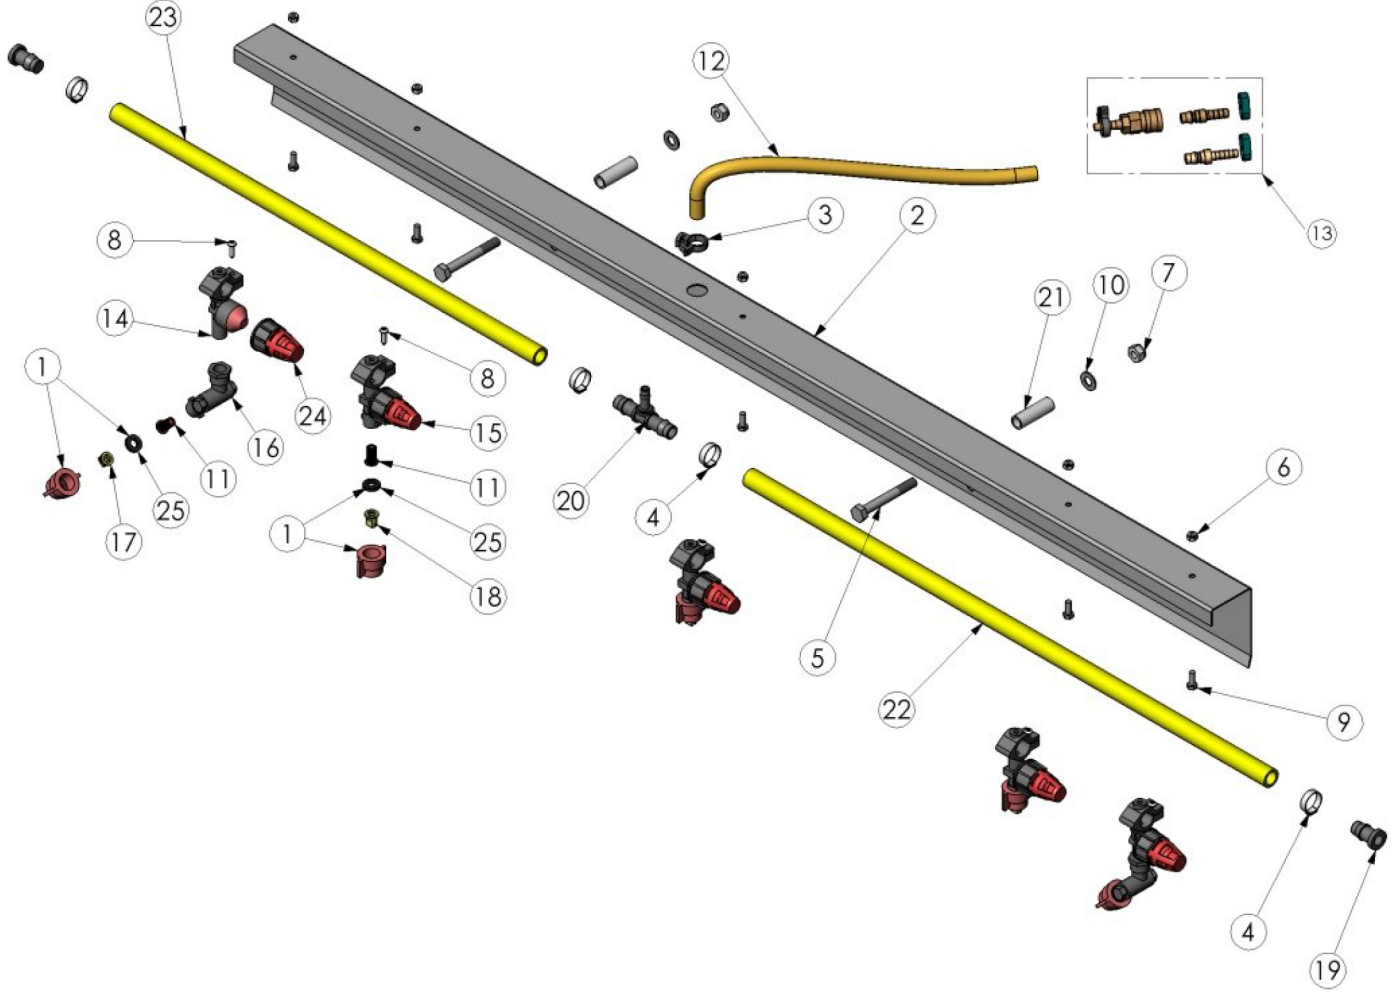

# Parts Diagram

Boom Multi 1.5/4.5  
Model: **Multiboom**

## Parts List

Item No.	Description	Part No.	QTY	Unit
1	Cap-Nozzle-Fan-QC-Red-Incl Gasket	1600-6000	5	EA
2	Centre-Boom-BF1545 G2-ZP	1900-1300	1	EA
3	Clamp-Hose-Herbi-F-Ratchet-15.0<>17.1mm-Black-Nylon	2000-0015	1	EA
4	Clamp-Hose-Oetiker-Single Ear Stepless-20.9<>24.1mm-S/S	2000-2021	4	EA
5	Fastener-Bolt-Hex-8.8 Grade-M10x80-ZP	2840-1080	2	EA
6	Fastener-Nut-Nyloc-M6-ZP	3170-0006	5	EA
7	Fastener-Nut-Nyloc-M10-ZP	3170-0010	2	EA
8	Fastener-Self Tap-Screw-Pan-6Gx3/4"-Pozi-ZP	3280-0634	5	EA
9	Fastener-Set Screw-Hex-8.8 Grade-M6x16-ZP	3290-0616	5	EA
10	Fastener-Washer-Flat-M10-ZP	3310-6010	4	EA
11	Filter-Nozzle Tip-50 Mesh-Plastic	3400-5400	5	EA
12	Hose-Spray-Delivery-40 Bar-10mm ID-Yellow	4100-0010	1	EA
13	<a href="#">Kit-Dry Break-8.5x10-Quick Coupler-Brass</a>	4500-2200	1	EA
14	Nozzle Body-DCV-3/8BSPMx22x10-Incl O'Ring-Less Cap	5300-1600	2	EA
15	Nozzle Body-DCV-QCx22x10-W/Shut Off-Incl O'Ring-Less Cap	5300-1900	3	EA
16	Nozzle Body-Swivel-Single-3/8BSPFxQC-Nylon	5300-2600	2	EA
17	Nozzle Tip-Teejet-Off Centre-OC-06-Brass	5300-3700	2	EA
18	Nozzle Tip-Wide Range-110WR02-Single	5300-9800	3	EA
19	Pipe-Fitting-Plug-Push In-Barbed Shank-16mm-Plastic-Black	6200-6250	2	EA
20	Pipe-Fitting-Tee-16 Shankx10 Shankx16 Shank-Plastic	6200-9180	1	EA
21	Spacer-ATV Boom-EWST-16x2x50LG-ZP	8100-1200	2	EA
22	Tube-Gas-Semi Rigid-15mm ID-Yellow-Polyethylene	8840-3715	1	M
23	Tube-Gas-Semi Rigid-15mm ID-Yellow-Polyethylene	8840-3715	1	M
24	Valve-Nozzle Body-Shut Off-Incl DCV	8900-5300	2	EA
25	Gasket-Washer-Nozzle Tip Sealing-10x19x3.5mm-Rubber	3700-9250	5	EA