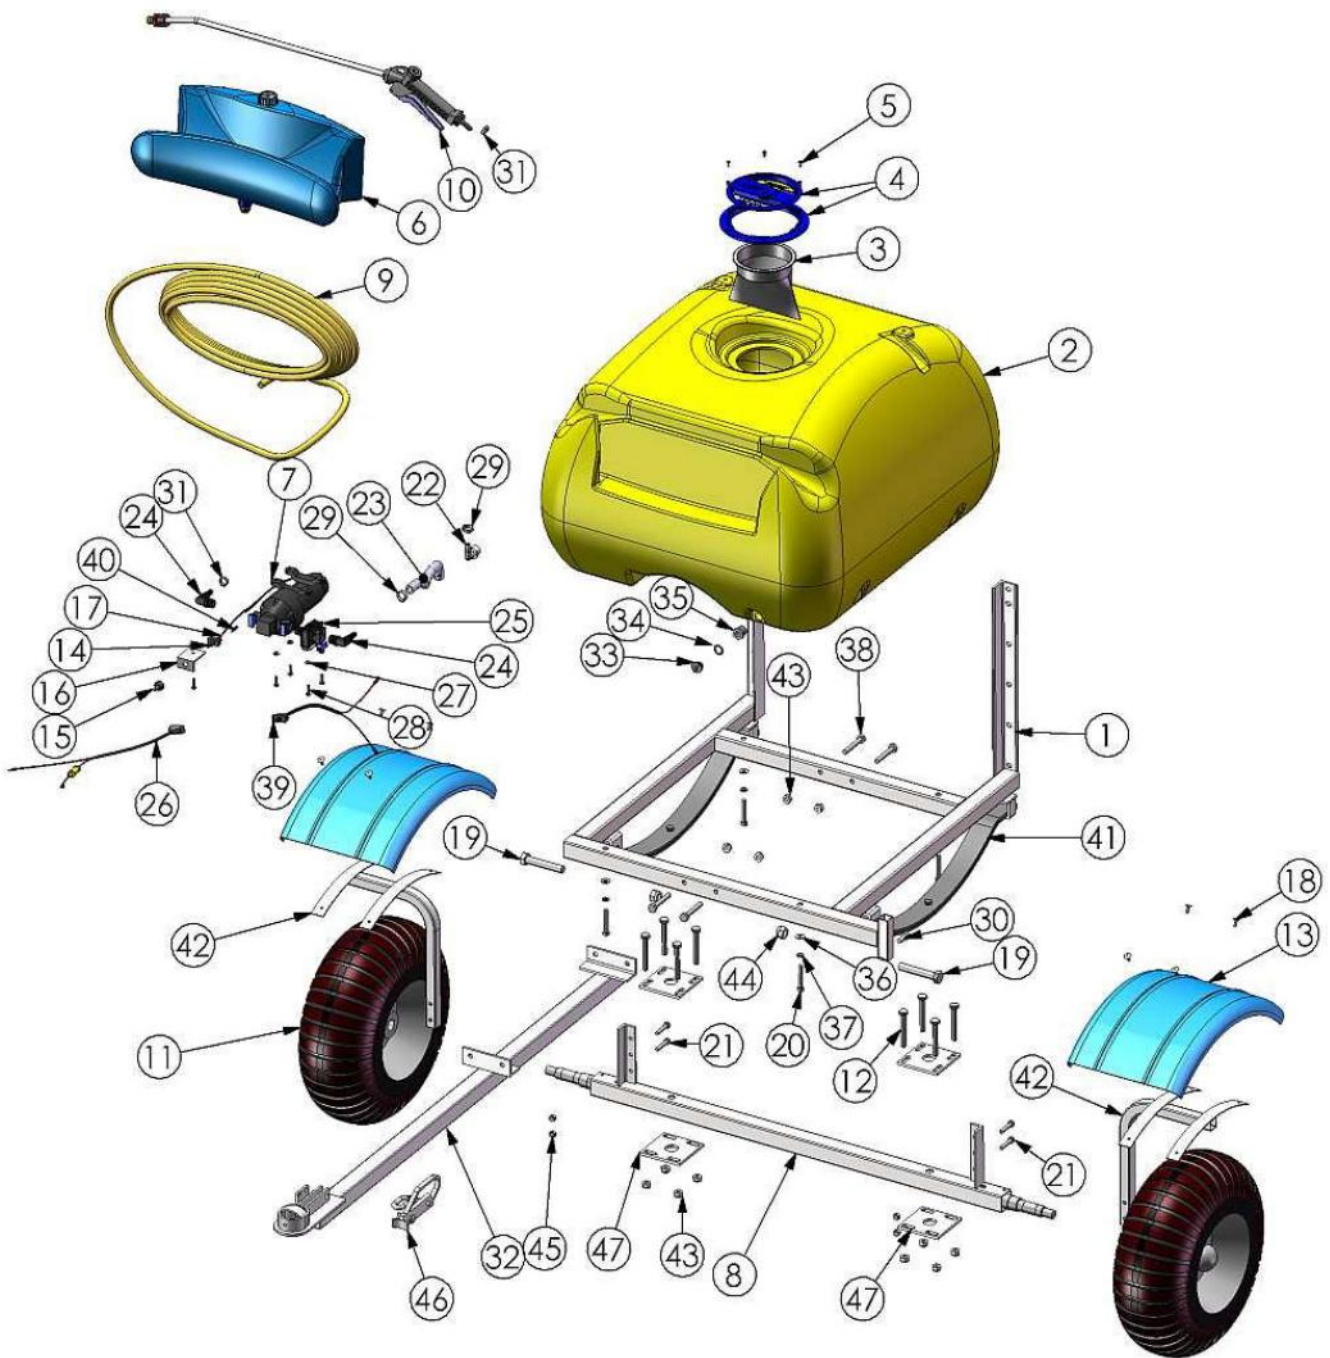

Parts Diagram

Spray-On 200 Trailed
Model: SO200T

Parts List

Item No.	Description	Part No.	QTY	Unit
1	Frame-Trailed-SO200T-ZP	3500-7000	1	EA
2	Rota-Tank-200L-SO200-Yellow-MDPE	7500-4150	1	EA
3	Filter-Basket-D150-Nylon Rim/Fabric Mesh	3400-1110	1	EA
4	Sub-Lid & Ring Assembly-D150-C-Dax Vented-Blue-Nylon	8427-6005	1	EA
5	Fastener-Self Tap-Screw-CSK-8Gx1/2"-Pozi-Stainless	3270-8012	6	EA
6	Rota-Tank-Rinse-SO200-Blue-MDPE	7500-5050	1	EA
7	Pump-Flojet-High Flow-10.9LPM-Quad Ports	6800-5500	1	EA
8	Axle-SO200T-ZP	1082-8040	1	EA
9	Hose-Spray-Delivery-40 Bar-8.5mm ID-Yellow	4100-0008	1	EA
10	Hand Gun-SR-Lance-600mm-Cone Nozzle-Adjustable	4000-5000	1	EA
11	Wheel-Turf-Bearing-18x750x8-Tubeless	9200-8600	2	EA
12	Fastener-Bolt-Hex-8.8 Grade-M10x80-ZP	2840-1080	8	EA
13	Rota-Mudguard-Blue-MDPE-1/4 Circle	7500-2590	2	EA
14	Switch-Electrical-Toggle-SPST-250V-16Amp	8450-2410	1	EA
15	Cover-Switch-Water Proof Boot-Toggle Lever-Rubber-Black	2250-8200	1	EA